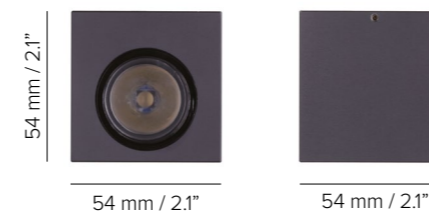

KUBO 54 W / KUBO 54 W2

SPECIFICATIONS

base code	KUBO 54 W: 66415 - KUBO 54 W2: 66416
typology	Wall mounting luminaire with light emission on one side (KUBO 54 W) or two sides, direct light and indirect light (KUBO 54 W2)
mounting	On wall using mounting plate
width	54 mm / 2.1"
depth	KUBO 54 W: 54 mm / 2.1" KUBO 54 W2: 62 mm / 2.4"
height	KUBO 54 W: 54 mm / 2.1" KUBO 54 W2: 110 mm / 4.3"
construction	Fixture: turning and milling aluminum. Lens: PMMA. Protective glass in PMMA complete with silicone gasket
finishes	Powder coated
ingress protection	IP67. North America: wet location. Built-in protection from water infiltration and moisture
lamp type	LED array on printed circuit board. Remote power supply not included
lamp wattage	KUBO 54 W: 5W at 24V DC and 350 mA. KUBO 54 W2: 10W (5W direct light and 5W indirect light) at 24V DC and 350 mA
delivered lumens	KUBO 54 W: 270lm (3000K CRI93, 36°) - KUBO 54 W2: 540lm (3000K CRI93, 36°)
lumen maintenance	50.000h L90
beam	16°, 36°, 45°
kelvin	2200K CRI80, 2200K CRI93, 2700K CRI93, 3000K CRI93 / 3 step MacAdam ellipse
special features	Water Stop Technology. Two Wires Dimming. 24V DC: Reverse Polarity Protection. Thermal Sensor. Safe Wiring
control protocols	0-10V, DMX or DALI
certifications	CE, ETL listed (certified to UL 2108, CSA C22.2)

KUBO 54 W