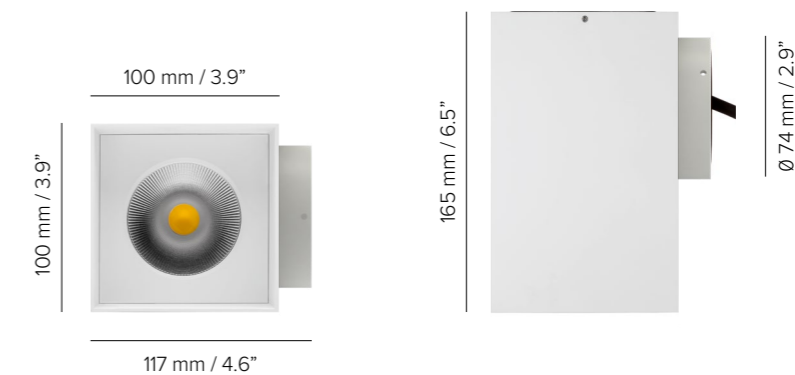

KUBO 100 W

SPECIFICATIONS

base code	66418
typology	Wall mounted luminaire
mounting	On wall using mounting plate
width	100 mm / 3.9"
depth	117 mm / 4.6"
height	165 mm / 6.5"
construction	Body: extruded aluminum. Turning and milling aluminum bezel and internal heat sink. Reflector: polycarbonate. Protective glass or PMMA complete with silicone gasket
finishes	Powder coated
ingress protection	IP66. North America: wet location. Built-in protection from water infiltration and moisture
lamp type	COB. Remote power supply not included
lamp wattage	16W at 24V DC or 500 mA. North America: 16W at 500 mA
delivered lumens	1290lm (3000K CRI93, 36°)
lumen maintenance	50.000h L80
beam	15°, 36°, 51°
kelvin	2700K CRI93, 3000K CRI93 and 4000K CRI93 / 3 step MacAdam ellipse
special features	Two Wires Dimming. 24V DC: Reverse Polarity Protection. Thermal Sensor. Safe Wiring
control protocols	0-10V, DMX or DALI
certifications	CE, ETL listed (certified to UL 2108, CSA C22.2)

1,3 kg
3.1 lbs

Intertek

KUBO 100 W

ORDER CODE

BASE CODE
66418

A . POWER SUPPLY

- 2** 24V DC power supply NOT included
- L** 500 mA power supply NOT included
- U**  listed 500 mA power supply NOT included

B . KELVIN