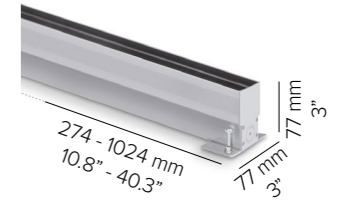

INSERTO MEDIUM WO

SPECIFICATIONS

base code	679
typology	Recessed linear luminaire totally flush with the surface
mounting	On concrete using housing box to be separately ordered as accessory
length	Available in four lengths, from 270 to 1020 mm / from 10.6" to 40.2"
height	55 mm / 2.2"
width	40 mm / 1.6"
required depth	77 mm / 3"
first fit requirement	Yes, separate housing box to be separately ordered (code from 69405 to 69408). Millimetric height adjustment from 0 to 50 mm / from 0" to 2"
floor cut out	77x77 mm / 3"x3"
construction	Fixture in extruded PMMA. End caps in turning and milling PMMA complete with silicone gaskets. Housing box in extruded aluminum
finishes	Powder coated
ingress protection	IP67. North America: wet location. Built-in protection from water infiltration and moisture
lamp type	Linear LED array on printed circuit board. PCB L 250 mm / 9.8". PCB increment 250 mm / 9.8" - 1000 mm / 39.4" max. Custom dimensions on request. Remote power supply not included
LED pitch	5,6 mm / 0.2" (180 LEDs per meter)
lamp wattage	From 3W to 12W at 24V DC
delivered lumens	PCB L 250: 80lm (3000K CRI93)
lumen maintenance	50.000h L90
beam	Diffused
kelvin	2700K CRI93, 3000K CRI93 and 4000K CRI93 / 3 step MacAdam ellipse
special features	Reverse Polarity Protection. Safe Wiring. Two Wires Dimming. Water Stop Technology. Diffuse and completely homogenous light distribution across the entire surface
control protocols	0-10V, DMX or DALI
certifications	CE, ETL listed (certified to UL 2108, CSA C22.2)

DIFFUSE AND COMPLETELY HOMOGENOUS
LIGHT DISTRIBUTION ACROSS THE ENTIRE SURFACE

* weight based on 250 mm / 9.8"

INSERTO MEDIUM WO

ORDER CODE

BASE CODE	A1. LENGTH	A. POWER SUPPLY	B. KELVIN	C. DIFFUSER
679	71 270 mm 3 W 72 520 mm 6 W 73 770 mm 9 W 74 1020 mm 12 W	9 24V DC power supply NOT included R listed 24V DC power supply NOT included	4 4000K CRI93 5 3000K CRI93 8 2700K CRI93	1 frosted