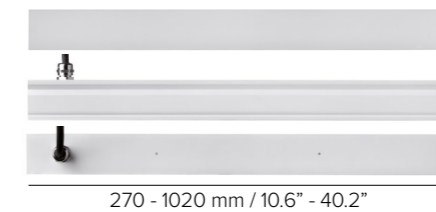

INSERTO MEDIUM WO

SPECIFICATIONS

base code	679
typology	Recessed linear luminaire totally flush with the surface
mounting	On concrete using housing box to be separately ordered as accessory
length	Available in four lengths, from 270 to 1020 mm / from 10.6" to 40.2"
height	55 mm / 2.2"
width	40 mm / 1.6"
required depth	77 mm / 3"
first fit requirement	Yes, separate housing box to be separately ordered (code from 69405 to 69408). Millimetric height adjustment from 0 to 50 mm / from 0" to 2"
floor cut out	77x77 mm / 3"x3"
construction	Fixture in extruded PMMA. End caps in turning and milling PMMA complete with silicone gaskets. Housing box in extruded aluminum
finishes	Powder coated
ingress protection	IP67. North America: wet location. Built-in protection from water infiltration and moisture
lamp type	Linear LED array on printed circuit board. PCB L 250 mm / 9.8". PCB increment 250 mm / 9.8" - 1000 mm / 39.4" max. Custom dimensions on request. Remote power supply not included
LED pitch	5,6 mm / 0.2" (180 LEDs per meter)
lamp wattage	From 3W to 12W at 24V DC
delivered lumens	PCB L 250: 80lm (3000K CRI93)
lumen maintenance	50.000h L90
beam	Diffused
kelvin	2700K CRI93, 3000K CRI93 and 4000K CRI93 / 3 step MacAdam ellipse
special features	Reverse Polarity Protection. Safe Wiring. Two Wires Dimming. Water Stop Technology. Diffuse and completely homogenous light distribution across the entire surface
control protocols	0-10V, DMX or DALI
certifications	CE, ETL listed (certified to UL 2108, CSA C22.2)

DIFFUSE AND COMPLETELY HOMOGENOUS
LIGHT DISTRIBUTION ACROSS THE ENTIRE SURFACE

* weight based on 250 mm / 9.8"

INSERTO MEDIUM WO

ORDER CODE

BASE CODE	A1. LENGTH	A. POWER SUPPLY	B. KELVIN	C. DIFFUSER
679	71 270 mm 3 W 72 520 mm 6 W 73 770 mm 9 W 74 1020 mm 12 W	9 24V DC power supply NOT included R listed 24V DC power supply NOT included	4 4000K CRI93 5 3000K CRI93 8 2700K CRI93	1 frosted