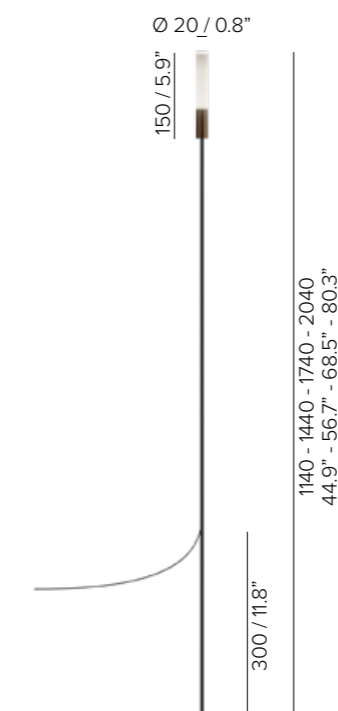

FIREFLY NEW

SPECIFICATIONS

base code	672
typology	Garden luminaire with omnidirectional light distribution
mounting	On ground with stem. Cable length 2000 mm / 78.7"
height	1140 mm / 44.9" - 1440 mm / 56.7" - 1740 mm / 68.5" - 2040 mm / 80.3"
diameter	Fixture: 20 mm / 0.8". Stem: 6 mm / 0.2"
construction	Fixture: turning and milling aluminium. Diffuser in PMMA complete with silicone gasket. Flexible stem in composite carbon fiberglass
finishes	Powder coated
ingress protection	IP66. North America wet location
lamp type	LED on printed circuit board. Remote power supply not included
lamp wattage	1W at 24V DC
lamp lumens	100lm
delivered lumens	50lm
lumen maintenance	50.000h L90
beam	Diffused
kelvin	2200K CRI80, 2700K CRI93, 3000K CRI93 / 3 step MacAdam ellipse
special features	Reverse polarity protection - Two wires dimming
dimming options	Push button, potentiometer, 0-10V, DALI. Dimming options depend on power supply and additional control units to be separately ordered as accessories
listings	ETL listed for wet location

* weight referred to the 1140 mm / 44.9" model

CONTINUOUS MOVEMENT WITH BREEZE

FIREFLY

ORDER CODE

BASE CODE	A1 . STEM LENGTH	A . POWER SUPPLY	B . KELVIN	C . DIFFUSER
672	31 1140 mm 32 1440 mm 33 1740 mm 34 2040 mm	R  listed 24V DC power supply NOT included	5 3000K CRI93 8 2700K CRI93 I 2200K CRI80	1 PMMA

code	description	dimensions mm
69842	IP68 connector, 1 IN - 1 OUT, 2 wires	W37xD22xH37
69847	IP68 connector, 1 IN - 2 OUT, parallel wiring, 2 wires	W45xD30xH17