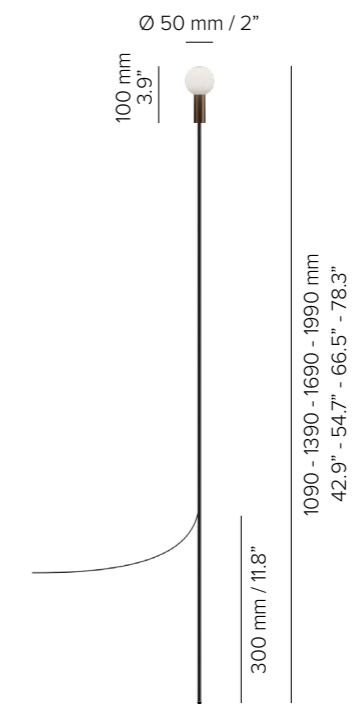

FIREFLY

SPECIFICATIONS

| | |
|--------------------|--|
| base code | 67231 - 67232 - 67233 - 67234 |
| typology | Garden luminaire with omnidirectional light distribution |
| mounting | On ground with stem. Cable length 2000 mm / 78.7" |
| height | 1140 mm / 44.9" - 1440 mm / 56.7" - 1740 mm / 68.5" - 2040 mm / 80.3" |
| diameter | Fixture: 20 mm / 0.8". Stem: 6 mm / 0.2" |
| construction | Fixture: turning and milling aluminium. Diffuser in PMMA complete with silicone gasket. Flexible stem in composite carbon fiberglass |
| finishes | Powder coated |
| ingress protection | IP66. North America: wet location |
| lamp type | LED on printed circuit board. Remote power supply not included |
| lamp wattage | 1,5W at 24V DC |
| delivered lumens | 35lm |
| lumen maintenance | 50.000h L90 |
| beam | Diffused |
| kelvin | 2200K CRI80, 2700K CRI93, 3000K CRI93 / 3 step MacAdam ellipse |
| special features | Reverse Polarity Protection. Water Stop Technology. Two Wires Dimming |
| control protocols | 0-10V, DMX or DALI |
| certifications | CE, ETL listed (certified to UL 2108, CSA C22.2) |

CYLINDER DIFFUSER

SPHERE DIFFUSER

* weight referred to the 1140 mm / 44.9" model

CONTINUOUS MOVEMENT WITH BREEZE

FIREFLY

ORDER CODE

| BASE CODE | A1 . STEM HEIGHT | A . POWER SUPPLY | B . KELVIN | C . DIFFUSER |
|------------|--|---|--|--------------------------------------|
| 672 | 31 1140 mm 32 1440 mm 33 1740 mm 34 2040 mm | 9 24V DC power supply NOT included R listed 24V DC power supply NOT included | 5 3000K CRI93 8 2700K CRI93 I 2200K CRI80 | 1 cylinder 3 sphere |

Class 2 power supply 24V DC*

Consult **B LIGHT North America**
Lighting Group Network
T: 212.775.6363
E: info@lightinggroupnetwork.com

| code | description | dimensions mm |
|-------|--|---------------|
| 69842 | IP68 connector, 1 IN - 1 OUT, 2 wires | W37xD22xH37 |
| 69847 | IP68 connector, 1 IN - 3 OUT, parallel wiring, 2 wires | W45xD30xH17 |