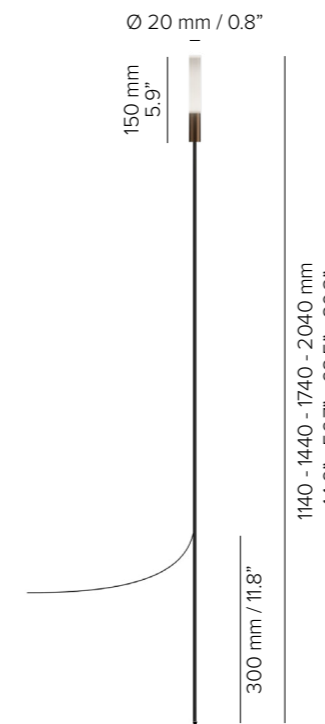

FIREFLY

SPECIFICATIONS

| | |
|--------------------|--|
| base code | 67231 - 67232 - 67233 - 67234 |
| typology | Garden luminaire with omnidirectional light distribution |
| mounting | On ground with stem. Cable length 2000 mm / 78.7" |
| height | 1140 mm / 44.9" - 1440 mm / 56.7" - 1740 mm / 68.5" - 2040 mm / 80.3" |
| diameter | Fixture: 20 mm / 0.8". Stem: 6 mm / 0.2" |
| construction | Fixture: turning and milling aluminium. Diffuser in PMMA complete with silicone gasket. Flexible stem in composite carbon fiberglass |
| finishes | Powder coated |
| ingress protection | IP66. North America: wet location |
| lamp type | LED on printed circuit board. Remote power supply not included |
| lamp wattage | 1,5W at 24V DC |
| delivered lumens | 35lm |
| lumen maintenance | 50.000h L90 |
| beam | Diffused |
| kelvin | 2200K CRI80, 2700K CRI93, 3000K CRI93 / 3 step MacAdam ellipse |
| special features | Reverse Polarity Protection. Water Stop Technology. Two Wires Dimming |
| control protocols | 0-10V, DMX or DALI |
| certifications | CE, ETL listed (certified to UL 2108, CSA C22.2) |

CYLINDER DIFFUSER

SPHERE DIFFUSER

* weight referred to the 1140 mm / 44.9" model

CONTINUOUS MOVEMENT WITH BREEZE

FIREFLY

ORDER CODE

| BASE CODE | A1 . STEM HEIGHT | A . POWER SUPPLY | B . KELVIN | C . DIFFUSER |
|------------|--|---|--|--------------------------------------|
| 672 | 31 1140 mm 32 1440 mm 33 1740 mm 34 2040 mm | 9 24V DC power supply NOT included R listed 24V DC power supply NOT included | 5 3000K CRI93 8 2700K CRI93 I 2200K CRI80 | 1 cylinder 3 sphere |

Class 2 power supply 24V DC*

Consult **B LIGHT North America**
Lighting Group Network
T: 212.775.6363
E: info@lightinggroupnetwork.com

| code | description | dimensions mm |
|-------|--|---------------|
| 69842 | IP68 connector, 1 IN - 1 OUT, 2 wires | W37xD22xH37 |
| 69847 | IP68 connector, 1 IN - 3 OUT, parallel wiring, 2 wires | W45xD30xH17 |