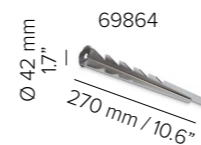

OPTIONAL ACCESSORIES

code	description	dimensions mm
69864	stainless steel AISI 304 spike	Ø42xH270