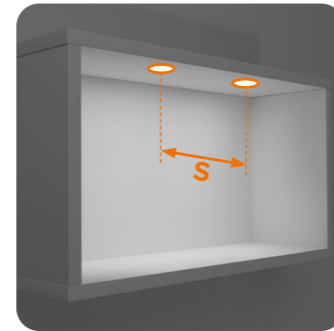

## SPECIFICATIONS

base code	64049
typology	Glare free shelf lighting with wallwasher light distribution
mounting	In any material using springs (included)
diameter	29 mm / 1.1"
height	16 mm / 0.6"
required depth	20 mm / 0.8"
ceiling cut out	24 mm / 0.95"
construction	Fixture and flange: turning and milling aluminum. Reflector: polycarbonate
finishes	Powder coated. Heat sink anodized
ingress protection	IP30. North America: dry location
lamp type	LED array on printed circuit board. Remote power supply not included
lamp wattage	1W at 24V DC. For Yacht operating voltage 20V-30V. 1.5W at 500 mA
delivered lumens	24V DC: 25lm - 500 mA: 40lm
lumen maintenance	50.000h L90
beam	<b>Wallwasher (downlight 25° and wallwasher)</b>
kelvin	2200K CRI90, 2700K CRI93, 3000K CRI93 or 4000K CRI93/ 3 step MacAdam ellipse
special features	Two Wires Dimming. Designed to deliver glare free homogeneous light. The wallwasher offers longitudinal cut-off and delivers homogeneous light from the upper edge of the wall to the floor with no visible dark zones
control protocols	0-10V, DMX or DALI
certifications	CE, ETL listed (certified to UL 2108, CSA C22.2)

## INSTALLATION GUIDE

FOR A GOOD UNIFORMITY OF LIGHT ON THE WALL, FOLLOW THESE RULES:

1

The **distance from the outer edge of the shelf D** shall be  $H / 3$  (minimum 10 cm)

2

The **spacing between luminaires S** shall be maximum twice the distance of the luminaire from the wall