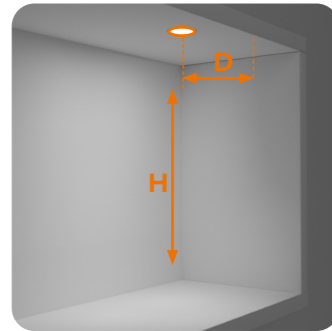

## SPECIFICATIONS

base code	64049
typology	Glare free shelf lighting with wallwasher light distribution
mounting	In any material using springs (included)
diameter	29 mm / 1.1"
height	16 mm / 0.6"
required depth	20 mm / 0.8"
ceiling cut out	24 mm / 0.95"
construction	Fixture and flange: turning and milling aluminum. Reflector: polycarbonate
finishes	Powder coated. Heat sink anodized
ingress protection	IP30. North America: dry location
lamp type	LED array on printed circuit board. Remote power supply not included
lamp wattage	1W at 24V DC. For Yacht operating voltage 20V-30V. 1.5W at 500 mA
delivered lumens	24V DC: 25lm - 500 mA: 40lm
lumen maintenance	50.000h L90
beam	<b>Wallwasher (downlight 25° and wallwasher)</b>
kelvin	2200K CRI90, 2700K CRI93, 3000K CRI93 or 4000K CRI93/ 3 step MacAdam ellipse
special features	Two Wires Dimming. Designed to deliver glare free homogeneous light. The wallwasher offers longitudinal cut-off and delivers homogeneous light from the upper edge of the wall to the floor with no visible dark zones
control protocols	0-10V, DMX or DALI
certifications	CE, ETL listed (certified to UL 2108, CSA C22.2)

## INSTALLATION GUIDE

FOR A GOOD UNIFORMITY OF LIGHT ON THE WALL, FOLLOW THESE RULES:

1

The **distance from the outer edge of the shelf D** shall be  $H / 3$  (minimum 10 cm)

2

The **spacing between luminaires S** shall be maximum twice the distance of the luminaire from the wall