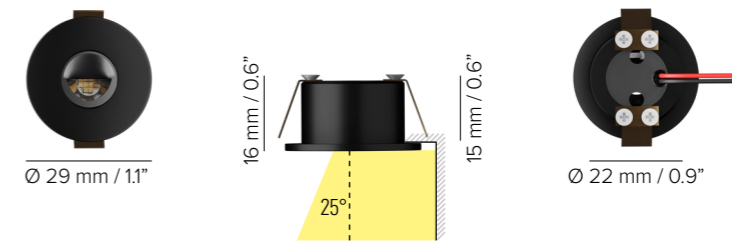

## SPECIFICATIONS

base code	64049
typology	Glare free shelf lighting with wallwasher light distribution
mounting	In any material using springs (included)
diameter	29 mm / 1.1"
height	16 mm / 0.6"
required depth	20 mm / 0.8"
ceiling cut out	24 mm / 0.95"
construction	Fixture and flange: turning and milling aluminum. Reflector: polycarbonate
finishes	Powder coated. Heat sink anodized
ingress protection	IP30. North America: dry location
lamp type	LED array on printed circuit board. Remote power supply not included
lamp wattage	1W at 24V DC. For Yacht operating voltage 20V-30V. 1.5W at 500 mA
delivered lumens	24V DC: 25lm - 500 mA: 40lm
lumen maintenance	50.000h L90
beam	<b>Wallwasher (downlight 25° and wallwasher)</b>
kelvin	2200K CRI90, 2700K CRI93, 3000K CRI93 or 4000K CRI93/ 3 step MacAdam ellipse
special features	Two Wires Dimming. Designed to deliver glare free homogeneous light. The wallwasher offers longitudinal cut-off and delivers homogeneous light from the upper edge of the wall to the floor with no visible dark zones
control protocols	0-10V, DMX or DALI
certifications	CE, ETL listed (certified to UL 2108, CSA C22.2)