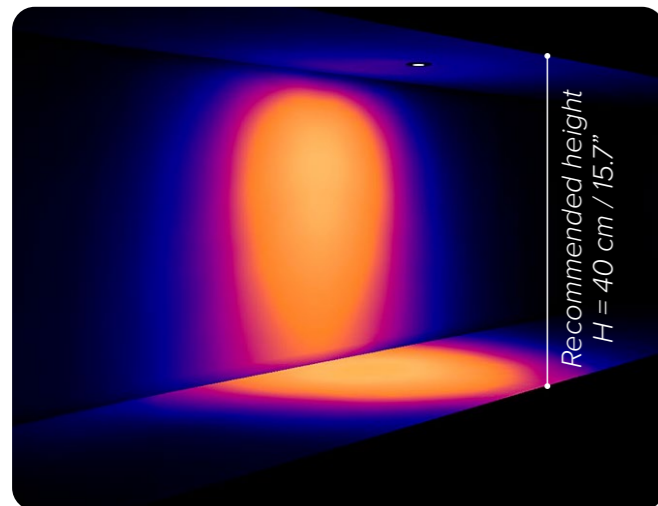

DOT 30
1W, 25lm delivered

20lx   50lx   100lx   200lx

DOT 30

ORDER CODE

BASE CODE

64049

A . POWER SUPPLY

- **9** 24V DC (20V - 30V) power supply NOT included
- **L** 500 mA power supply NOT included
- **R** listed 24V DC power supply NOT included
- **U** listed 500 mA power supply NOT included

B . KELVIN

- **4** 4000K CRI93
- **5** 3000K CRI93
- **8** 2700K CRI93
- **D** 2200K CRI90

C . BEAM

- **C** black wallwasher

BASE CODE A B C D

Example: **64049 9 5 C 2 = 64049-95C2**