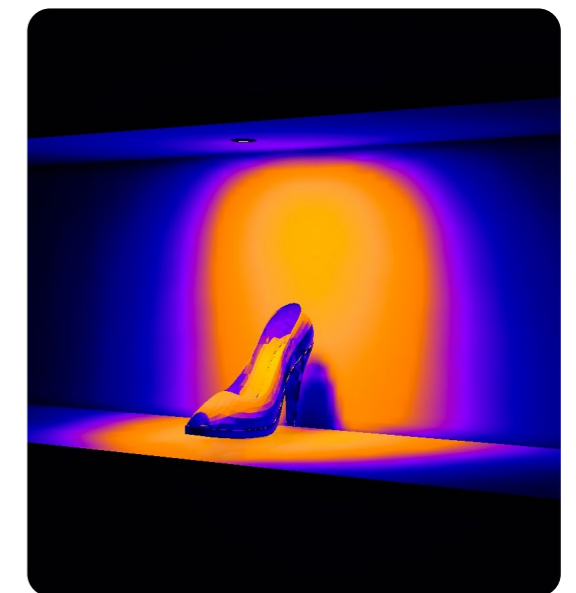

2 The back panel is **perfectly lit** from the **upper edge** of the shelf