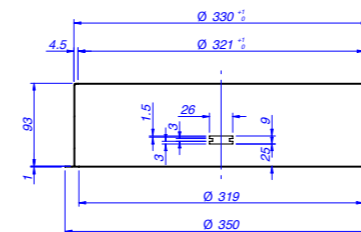

## SPECIFICATIONS

year	2018
project	Clinic, St. Urban - Switzerland
typology	<b>Trimmed ceiling recessed luminaire</b> with diffused light distribution
mounting	In plasterboard using springs
diameter	DISKO 350 T: 350 mm / 13.78" DISKO 1250 T: 1250 mm / 49.21"
height	100 mm / 3.94"
construction	Aluminum fixture. Diffuser in matt opal PMMA
finishes	Powder coated RAL9010
ingress protection	<b>IP54</b>
lamp quantity	1
lamp type	LED array on printed circuit board. DALI power supply integrated into fixture
lamp wattage	DISKO 350 T: 20W DISKO 1250 T: 100W
special features	Diffuse and completely homogenous light distribution across the entire surface. <b>DALI dimmable</b>
beam angles	Diffused
colour temperatures	3000K CRI93
lamp lumens	DISKO 350 T: 2590lm DISKO 1250 T: 11890lm
lumen maintenance	50.000hrs lifetime with lumen maintenance at L70
dimming options	DALI
certifications	CE

DISKO 350 T

DISKO 1250 T